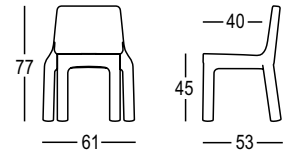

Chair that uses the rotomoulding technique. Stackable, solid, ideal for outdoor use: are the characteristics of a chair by the archetype apparent simplicity that fits well in domestic or public spaces. Matching to "Simple Table".

SIMPLE CHAIR

DESIGN JOEVELLUTO (JMLT) +
EDDY ANTONELLO

Material: Polietilene / Polyethylene

Gross Weight: Kg 9,8

Use: **INDOOR / OUTDOOR**

COLORI BASE / BASIC COLOURS

LACCATI / LACQUERED

METALLIZZATI / METALLIZED